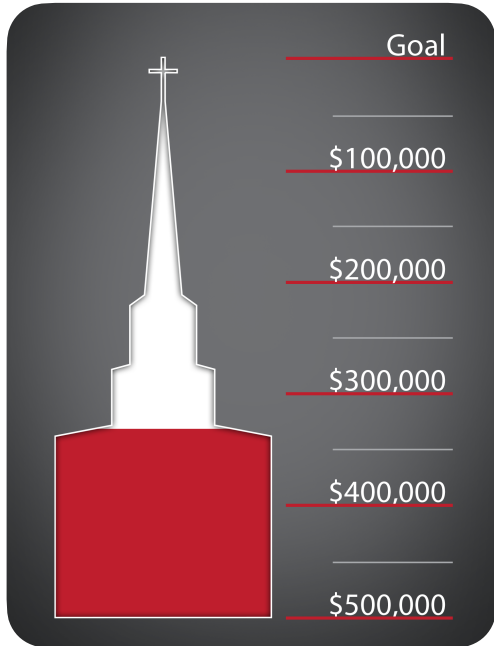

CALENDAR

PRAYER LISTS

Upcoming Events & Information

- ▶ Sr. Camp - Be at the church no later than 10:30 AM Tuesday, June 15th to load luggage. The buses will pull out at 11 AM. We will arrive home Friday, June 18th at 5:30 PM. Be in prayer for our campers during this week.
- ▶ Jr. Camp - A mandatory meeting for all Jr. campers and their parents will be held in the auditorium tonight after the evening service. Final payments will be due at that time. Contact Bro. Andrew with any questions. Camp information is available at the South Welcome Center.
- ▶ Summer Tracts - We have brand new summer tracts available at each of the tract tables around the building. Take a bundle today, and invite someone to church this week.
- ▶ Fireworks - We will have our Independence Day celebration and fireworks display on Thursday, July 1st.
- ▶ Congratulations - Congratulations to Robert and Naomi Emmons on the arrival of Scarlett Lynne on June 1st!

Debt Retirement

We were able to make another \$100,000 principal payment on our loan this past week. Our remaining balance is \$334,223! Praise the Lord for His continued blessings.

Prayer Requests

Sr. campers; Faye Young

Weekly Counts

| | 6/6/2021 | 2021 YTD |
|--------------------|----------|---------------|
| Tithes & Offerings | \$42,403 | \$787,413 |
| Planned | \$31,154 | \$716,542 |
| Missions | \$11,457 | \$184,935 |
| Vision | \$3,795 | \$105,664 |
| | Worship | Bible Classes |
| Attendance | 855 | 588 |